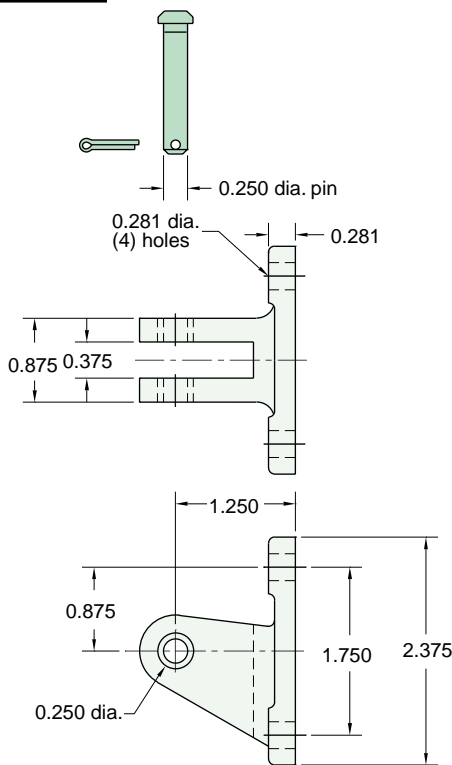

# 1 1/8" BORE MOUNTING BRACKETS

**FB-2891**

Foot Mounting Bracket

**12346**

Rod Clevis Assembly

**12456**

Female Clevis Mounting Bracket

**12458**

Male Clevis Mounting Bracket