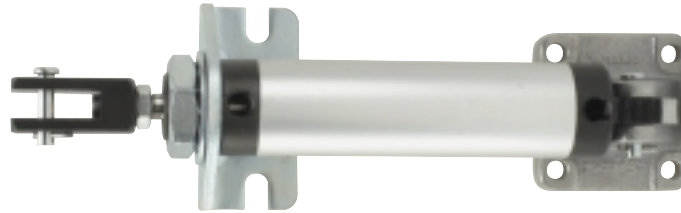

# 1 1/8" BORE MOUNTING BRACKETS

**FB-2891**

Foot Mounting Bracket

**12346**

Rod Clevis Assembly

**12456**

Female Clevis Mounting Bracket

**12458**

Male Clevis Mounting Bracket