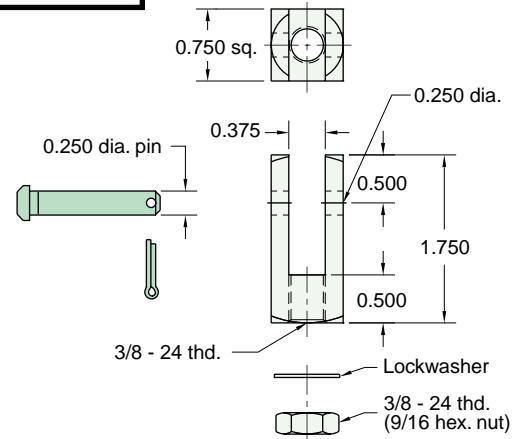

# 1 1/8" BORE MOUNTING BRACKETS

**FB-2891**

Foot Mounting Bracket

**12346**

Rod Clevis Assembly

**12456**

Female Clevis Mounting Bracket

**12458**

Male Clevis Mounting Bracket