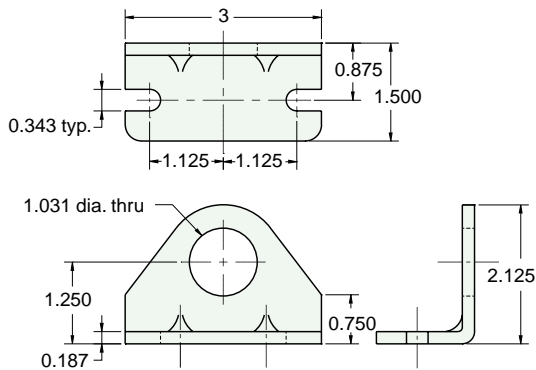

# 1 1/8" BORE MOUNTING BRACKETS

**FB-2891**

Foot Mounting Bracket

**12346**

Rod Clevis Assembly

**12456**

Female Clevis Mounting Bracket

**12458**

Male Clevis Mounting Bracket